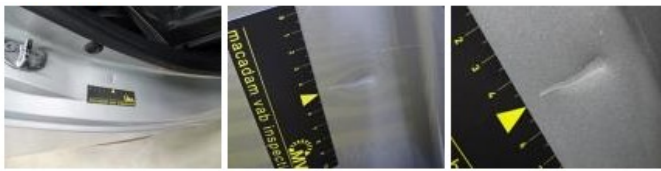

Protection plate M, Tear, E - Replace 74,00

Sill outer L, Bump(s) and scratch(es), LI - Repair and paint (complete) 310,50

Bonnet, Stone chip(s), Acceptable 0,00

No pictures to display

Alloy rim F L, Scratch(es), Acceptable 0,00

No pictures to display

Alloy rim F R, Scratch(es), Acceptable 0,00

No pictures to display

Bumper R, Scratch(es), Acceptable 0,00

No pictures to display

Seat cover F L, Worn, Acceptable 0,00