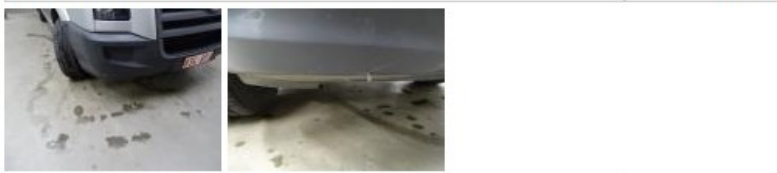

Seat cover F L, Worn, Acceptable	0,00

No pictures to display

Sliding door R, Bump(s), LI - Repair and paint (complete)	382,02