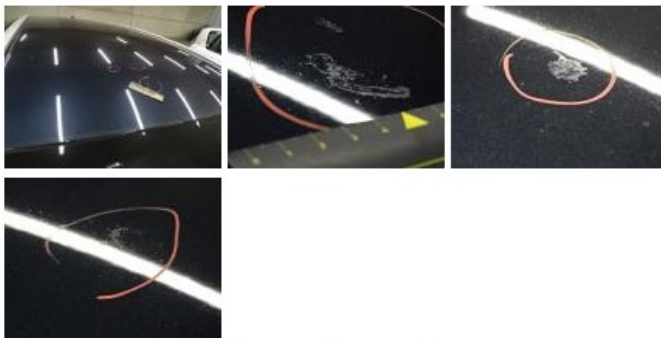

Rocker panel inner R R, Scratch(es), Acceptable	0,00
--------------------------------------------------------	-------------

Bumper R, Scratch(es), LI - Repair and paint (complete) 211,80

Front bumper, Scratch(es), Acceptable 0,00

No pictures to display

Interior, Dirty, Cleaning 50,00

Alloy rim R R polished, Scratch(es), Acceptable 0,00

No pictures to display

Wing F L, Scratch(es), Acceptable 0,00

No pictures to display

Roof, Chemical pollution, LI - Repair and paint (complete) 481,50