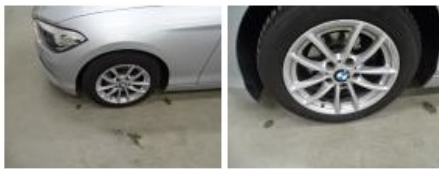

Alloy rim F L, Scratch(es), LI - Repair and paint (complete)	95,00
--	-------

Wing R R, Bump(s), Acceptable	0,00
-------------------------------	------

No pictures to display

Bumper R, Bump(s), LI - Repair and paint (complete)	283,80
---	--------