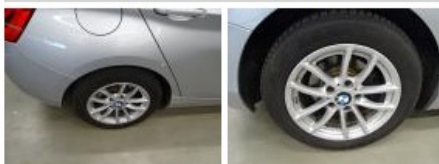

Assistance equipment

Repair kit	Yes	Compressor	Yes

Total cost ex VAT	568,80

Wing F R, Scratch(es), Acceptable	0,00

No pictures to display

Alloy rim R R, Scratch(es), LI - Repair and paint (complete)	95,00