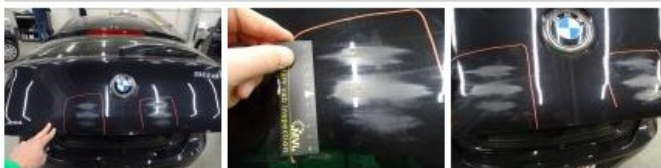

BMW 1: 1GHM437

Vinnumber:	WBA1C11070VU94504	Versionname:	1 BER HATCH 118d 136PK
First Registrationdate:	10/02/2014	Fiscalpower:	
Expertise Mileage:	95899	Power Kw:	100
Bodytype:	Hatchback	Body color:	Black
Gearbox:	MAN 6 VIT	Paint type:	Metalic
Transmission:	Back	Rims summer:	Aluminium
Fueltype:	Diesel	Oil level:	OK
Battery functioning:	Yes	Parking lot:	2629
Number of doors:	5		
Number of seats:	5		
Number head rests:	5		
Rims summer:	Aluminium		
Category:	Passenger Car		
Oil level:	OK		
Registration Certificate Car (BE):	Yes		

Degree of wear

	225/45/17/91 V LightMetal			
Winter tyres:	Fr.L.	Michelin: 6 mm	Fr.R.	Michelin: 6 mm
	Re.L.	Michelin: 6 mm	Re.R.	Michelin: 6 mm

Assistance equipment

	Runflat	Yes
Total cost ex VAT		118,19
Door R L, Bump(s), Acceptable		0,00
<i>No pictures to display</i>		
Wing R L, Scratch(es), Acceptable		0,00
<i>No pictures to display</i>		
Bumper R, Scratch(es), 67 - Polish		55,19
<i>No pictures to display</i>		
Rear spoiler, Scratch(es), Acceptable		0,00

Mirror side blinker L, Broken, Acceptable

0,00

Door R R, Scratch(es), Acceptable 0,00

No pictures to display

Seat cover F L, Stain, Cleaning 0,00

Door R L, Bump(s), PDR - Knock out without painting 63,00

Tailgate, Scratch(es), Acceptable 0,00