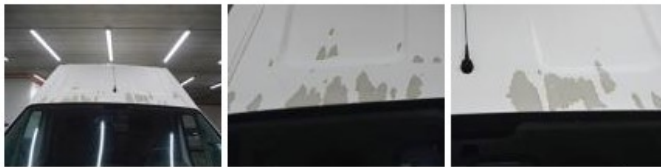

Wing R L, Bump(s) and scratch(es), LI - Repair and paint (complete) 231,15