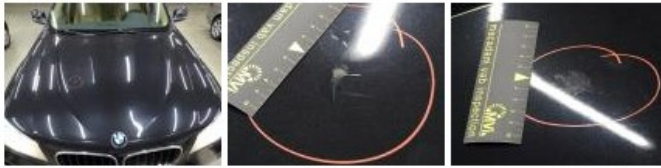

Bonnet, Chemical pollution, LI - Repair and paint (complete) 348,09