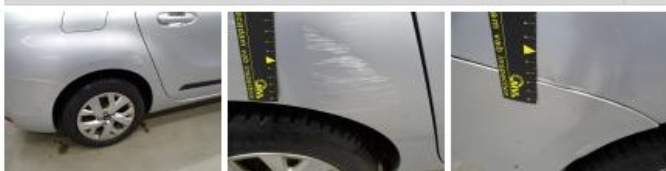

Luggage space cover, Damaged, E - Replace	240,00