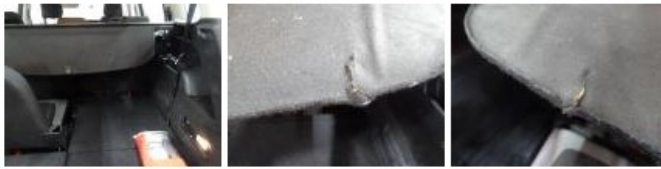

Door F R, Bad repair, Paint 0,00

Door F L, Bump(s), Acceptable 0,00

No pictures to display

Bumper R, Scratch(es), LI - Repair and paint (complete) 211,80

Front bumper, Scratch(es), LI - Repair and paint (complete) 211,80

Door trim R L, Missing, E - Replace 49,00