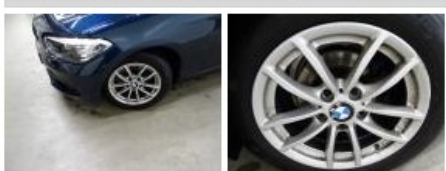

Front bumper, Scratch(es), Acceptable	0,00
<i>No pictures to display</i>	
Alloy rim F L, Scratch(es), LI - Repair and paint (complete)	95,00