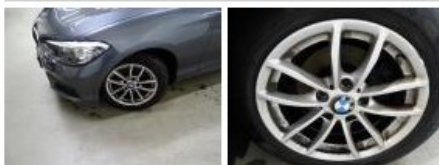

BMW 1 HATCH: 1LFE016

Vinnumber:	WBA1V910305B19236	Versionname:	1.5 116D
First Registrationdate:	11/09/2015		EFFICIENTDYNAMICS
Expertise Mileage:	52349		EDIT. (85KW)
Bodytype:	Hatchback	Fiscalpower:	
Gearbox:	MAN 6 VIT	Power Kw:	85
Transmission:	Back	Body color	Dark Grey
Fueltype:	Diesel	Paint type	Metalic
Battery functioning	Yes	Rims summer	Aluminium
Number of doors	5	Oil level	OK
Number of seats	5	Parking lot	1605
Number head rests	5		
Rims summer	Aluminium		
Category	Passenger Car		
Oil level	OK		
Registration Certificate Car (BE)	Yes		

Degree of wear

	205/55/16/91 T LightMetal			
Winter tyres:	Fr.L.	Michelin: 4 mm	Fr.R.	Michelin: 4 mm
	Re.L.	Michelin: 5 mm	Re.R.	Michelin: 5 mm

Assistance equipment

Repair kit	Yes	Compressor	Yes
Total cost ex VAT			993,56
Alloy rim R R, Scratch(es), Acceptable			0,00
<i>No pictures to display</i>			
Alloy rim F L, Scratch(es), LI - Repair and paint (complete)			95,00