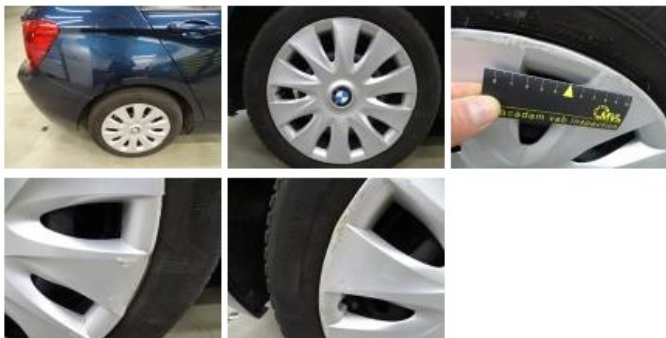

Wheel cover F L, Scratch(es), E - Replace	30,00