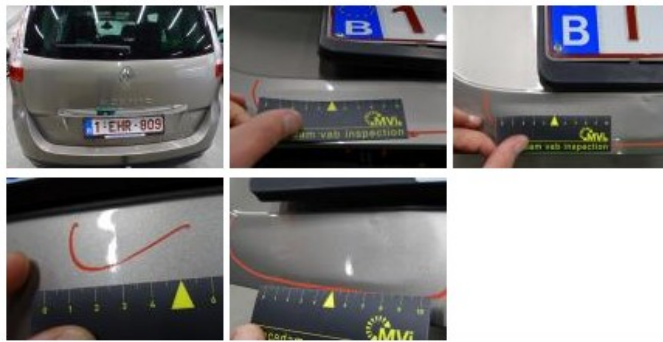

*No pictures to display*
**Door frame R R, Bump(s) and scratch(es), It - Spot repair** 115,56

Tailgate, Bump(s), PDR - Knock out without painting

198,60

Gear shift lever knob, Worn, Acceptable

0,00

Maintenance book, Missing, E - Replace