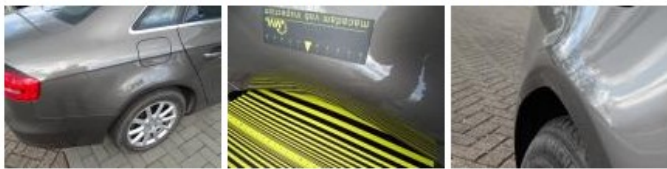

Options			
Radio CD		Central consol F	
GPS storage	DVD	Luggage cover	
GPS storage		Rear parking sensors	
Windows electric F		Type of Tow bar	Tow bar removable
Windows electric R			
Cruise Control			
Steering wheel multifunctional			
Radio multimedia			
Type of headlighting	Headlighting Halogen		
Type of GPS	GPS big screen color		
Type of Lining	Lining fabrics		
Type of climate control	Autom climate control		

Limited Technical Inspection			
Power steering	Yes	Battery functioning	Yes
Airco functioning	OK	Sound engine	OK
Tires wear profile	OK	Clutch test	OK
Idle position	OK	Wiper fluid level	OK
Engine startingtime	OK	Lighting	OK
Exhaust gass	OK	Wiperblades	OK
Transmission	OK		
Handbrake	OK		

Degree of wear				
	205/60/16/92 H LightMetal			
Winter tyres:	Fr.L.	Michelin: 6 mm	Fr.R.	Michelin: 6 mm
	Re.L.	Michelin: 6 mm	Re.R.	Michelin: 6 mm

Assistance equipment	
Emergency spare wheel	Yes Jack Yes
Total cost ex VAT	1363,28
Rearview mirror housing R, Scratch(es), Acceptable	0,00
<i>No pictures to display</i>	
Wing R R, Bump(s) and scratch(es), LI - Repair and paint (complete)	308,20