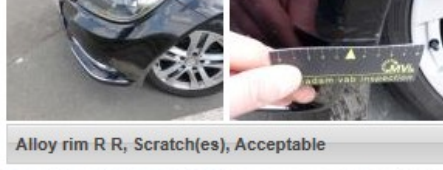

Ceiling, Stain, Cleaning 25,00