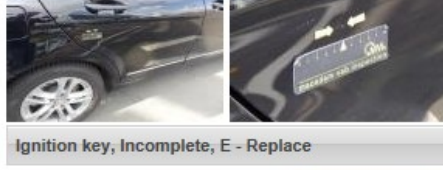

Front bumper, Scratch(es), Acceptable 0,00