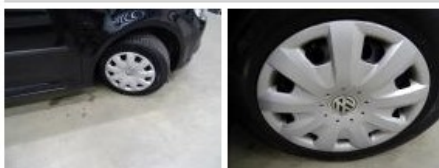

Assistance equipment

Total cost ex VAT	30,00
Wheel cover F R, Scratch(es), E - Replace	30,00

Bumper R, Scratch(es), Acceptable	0,00

No pictures to display

Wheel cover R R, Scratch(es), Acceptable	0,00

No pictures to display

Wheel cover F L, Scratch(es), Acceptable	0,00

No pictures to display