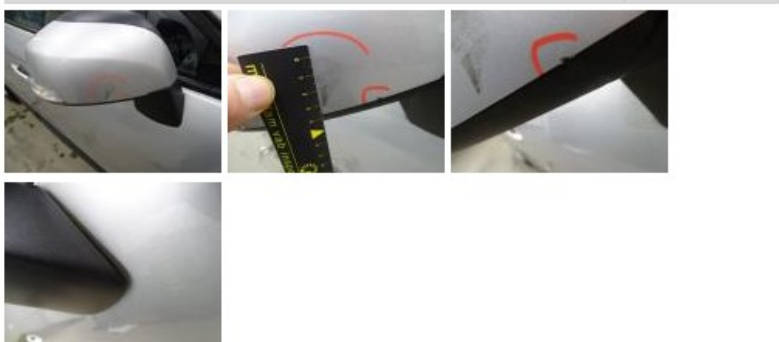

Degree of wear

	205/60/16/92 H Steel			
Winter tyres:	Fr.L.	Uniroyal: 5 mm	Fr.R.	Uniroyal: 5 mm
	Re.L.	Uniroyal: 5 mm	Re.R.	Uniroyal: 5 mm

Assistance equipment

Spare wheel	Yes
-------------	------------

Total cost ex VAT	1878,64
Rearview mirror housing R, Damaged, LI - Repair and paint (complete)	115,56

Door R R, Scratch(es), Acceptable	0,00
-----------------------------------	------

No pictures to display
Bumper corner R R, Scratch(es), It - Spot repair 115,56

		119,00
Radio, Scratch(es), Acceptable		0,00
		
Interior, Dirty, Cleaning		100,00
		
Tailgate, Scratch(es), Acceptable		0,00
<i>No pictures to display</i>		
Wheel cover F R, Scratch(es), E - Replace		30,00
		
Bumper R, Bump(s), Smart repair		110,64
		
Door R R, Bump(s) and scratch(es), LI - Repair and paint (complete)		318,35
		
Door F R, Bump(s), LI - Repair and paint (complete)		318,35
		
Wing R R, Bump(s) and scratch(es), LI - Repair and paint (complete)		308,20
		
Front bumper, Scratch(es), LI - Repair and paint (complete)		211,80