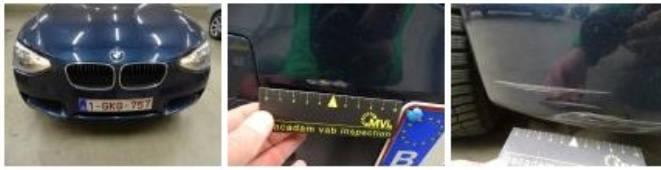

Front bumper, Scratch(es), LI - Repair and paint (complete) 211,80