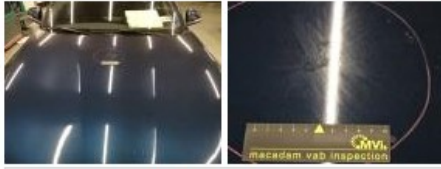

Bumper R, Scratch(es), LI - Repair and paint (complete)	211,80
---	--------

Bonnet, Scratch(es), LI - Repair and paint (complete) 290,08

Tailgate, Bad repair, Acceptable 0,00

Alloy rim F R, Scratch(es), Acceptable 0,00