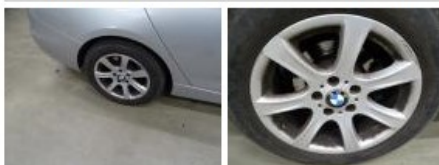

Bumper R, Bump(s) and scratch(es), LI - Repair and paint (complete)	211,80