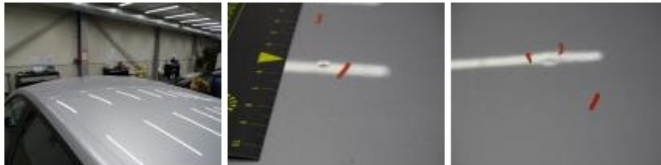

Door R R, Scratch(es), Acceptable 0,00

No pictures to display