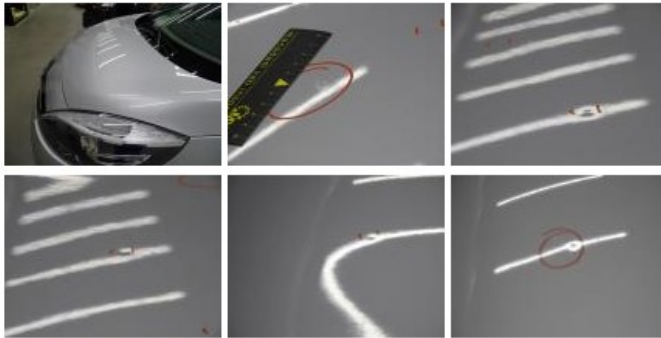

Bumper R, Bump(s) and scratch(es), LI - Repair and paint (complete)	<b>211,80</b>
---	---------------

Bonnet, Chemical polution, LI - Repair and paint (complete) 290,08

Door R L, Bump(s), Acceptable 0,00