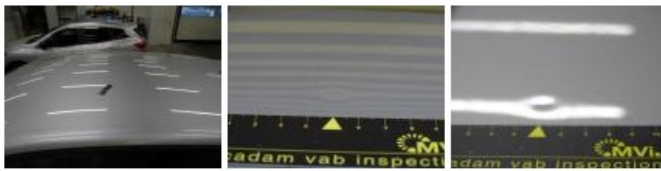

Seat cover F L, Stain, Cleaning

25,00