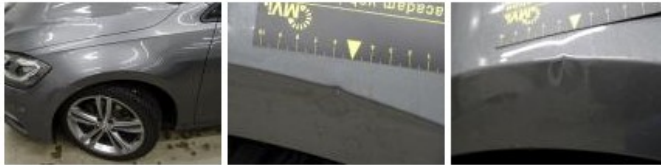

Bumper R, Scratch(es), Acceptable 0,00

No pictures to display

Wing F L, Bump(s), PDR - Knock out without painting 111,00

Interior, Dirty, Chemical cleaning 50,00