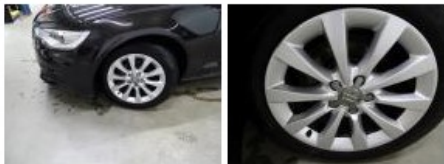

AUDI A6: 1EPY259			
Vinnnumber:	WAUZZZ4G3DN107588	Versionname:	A6 BER Multitr.163PK Aut.
First Registrationdate:	19/02/2013	Fiscalpower:	
Expertise Mileage:	106283	Power Kw:	120
Bodytype:	Berline	Body color:	Dark Brown
Gearbox:	Automatic	Paint type:	Metalic
Transmission:	Front	Rims summer:	Aluminium
Fueltype:	Diesel	Oil level:	OK
Battery functioning:	Yes	Parking lot:	1315
Number of doors:	4		
Number of seats:	5		
Number head rests:	5		
Rims summer:	Aluminium		
Category:	Passenger Car		
Oil level:	OK		

Options	
Radio CD	Central consol F
Windows electric F	Front parking sensors
Windows electric R	Rear parking sensors
Cruise Control	
Steering wheel multifunctional	
Seats F heated	
Radio multimedia	
Type of headlighting	Headlighting Xenon
Type of GPS	GPS big screen color
Type of Lining	Lining leather
Type of climate control	Autom climate control

Limited Technical Inspection			
Airco functioning	OK	Battery functioning	Yes
Tires wear profile	OK	Power steering	Yes
Idle position	OK	Sound engine	OK
Engine startingtime	OK	Clutch test	OK
Exhaust gass	OK	Wiper fluid level	OK
Handbrake	OK	Transmission	OK
		Lighting	OK
		Wiperblades	OK

Degree of wear				
	225/55/17/97 H LightMetal			
Winter tyres:	Fr.L.	Michelin: 6 mm	Fr.R.	Michelin: 6 mm
	Re.L.	Michelin: 6 mm	Re.R.	Michelin: 6 mm

Assistance equipment			
Repair kit	Yes	Compressor	Yes
Total cost ex VAT			2428,64
Alloy rim F L, Scratch(es), LI - Repair and paint (complete)			95,00