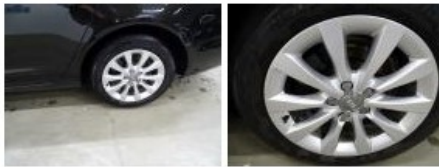

No pictures to display

Alloy rim F R, Scratch(es), LI - Repair and paint (complete) 95,00

Bumper R, Bump(s), Le - Replace and paint 766,80

Wing R L, Scratch(es), LI - Repair and paint (complete) 513,84

Alloy rim R L, Scratch(es), LI - Repair and paint (complete) 95,00