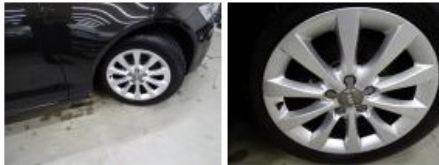

No pictures to display

Alloy rim F R, Scratch(es), LI - Repair and paint (complete) 95,00

Bumper R, Bump(s), Le - Replace and paint 766,80

Wing R L, Scratch(es), LI - Repair and paint (complete) 513,84

Alloy rim R L, Scratch(es), LI - Repair and paint (complete) 95,00