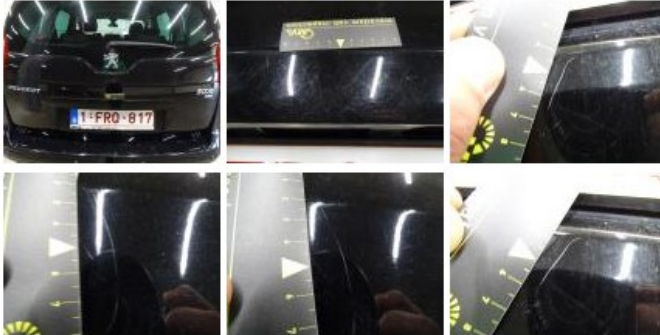

Tailgate, Scratch(es), LI - Repair and paint (complete) 301,68

Bonnet, Chemical polution, LI - Repair and paint (complete) 290,08

Alloy rim F R, Scratch(es), LI - Repair and paint (complete) 95,00

Seat cover F L, Stain, Cleaning 25,00