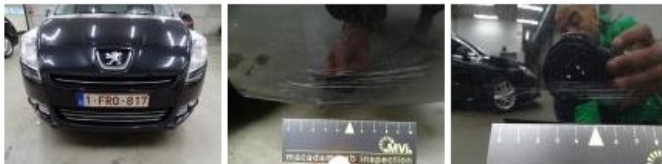

Front bumper, Scratch(es), LI - Repair and paint (complete) 211,80