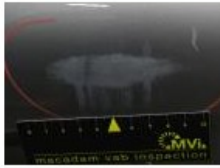

Door R R, Bump(s) and scratch(es), LI - Repair and paint (complete)

382,02

Bumper R, Scratch(es), Acceptable

0,00

No pictures to display