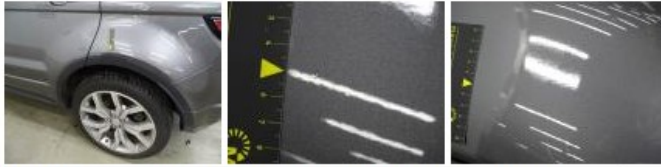

No pictures to display

Wing R L, Bad repair, Paint

0,00

Door R R, Bump(s) and scratch(es), LI - Repair and paint (complete)

382,02