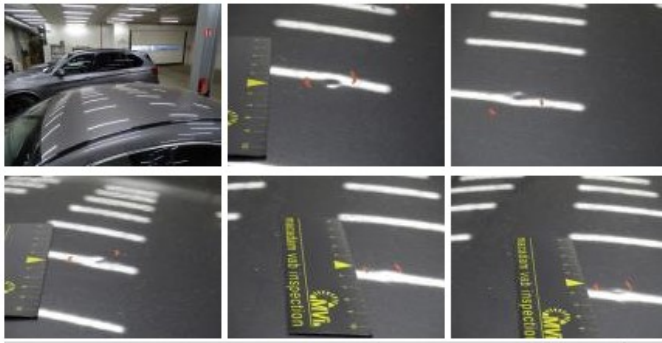

Wing F R, Scratch(es), Acceptable

0,00

No pictures to display