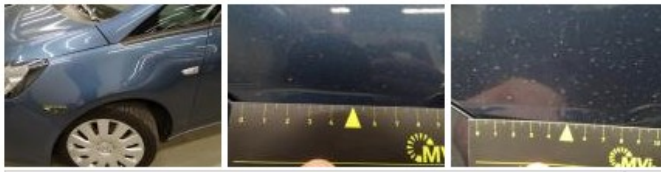

Roof pillar R, Bump(s) and scratch(es), LI - Repair and paint (complete)

220,18