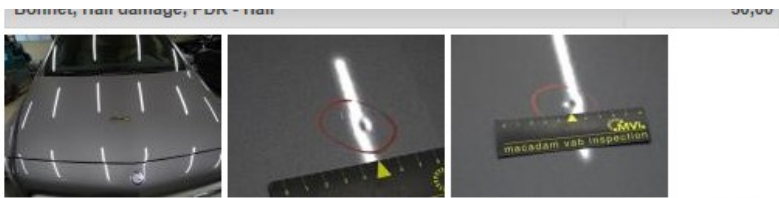

Ignition key, Missing, E - Replace

150,00

No pictures to display