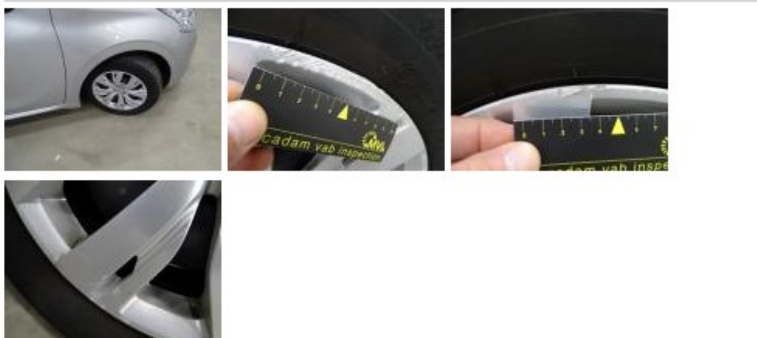

Assistance equipment

Spare wheel	Yes	Jack	Yes

Total cost ex VAT	618,94

Wheel cover F L, Scratch(es), E - Replace	24,00

Wheel cover R R, Missing, E - Replace	24,00