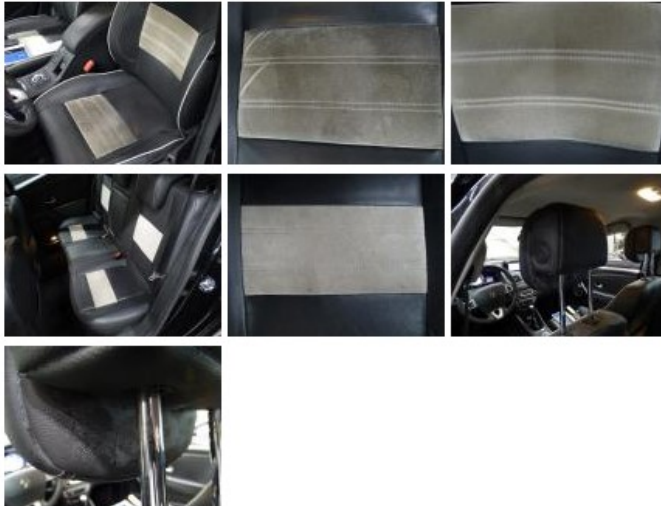

Door F R, Scratch(es), LI - Repair and paint (complete) 318,35

Tailgate, Scratch(es), LI - Repair and paint (complete) 301,68

Wing R L, Bump(s) and scratch(es), LI - Repair and paint (complete) 308,20

Windscreen, Stone chip(s), Acceptable 0,00

No pictures to display

Alloy rim R L, Scratch(es), LI - Repair and paint (complete) 95,00

Rear window, Scratch(es), E - Replace 370,00

Bumper corner R R, Scratch(es), It - Spot repair 115,56

Rearlight R , Crack, E - Replace 114,00

Interior, Dirty, Acceptable 0,00

Door trim R R, Scratch(es), LI - Repair and paint (complete) 110,00

Bonnet, Bump(s) and scratch(es), LI - Repair and paint (complete) 290,08

Alloy rim F L, Scratch(es), Acceptable 0,00