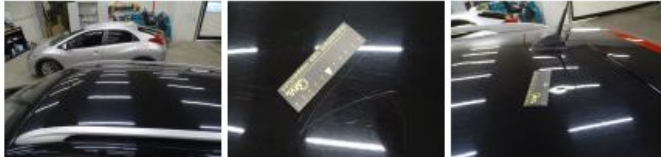

No pictures to display

Roof, Bump(s) and scratch(es), LI - Repair and paint (complete) 481,50