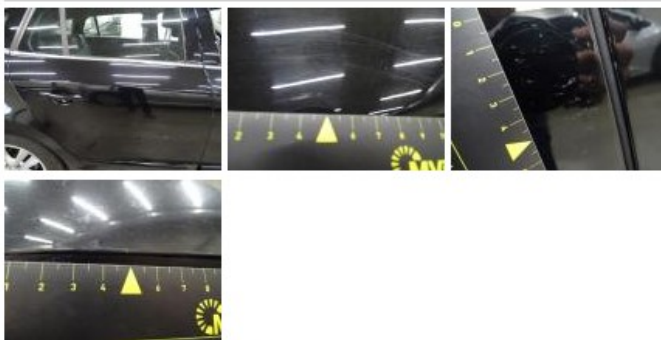

Bumper corner R L, Scratch(es), It - Spot repair	115,56