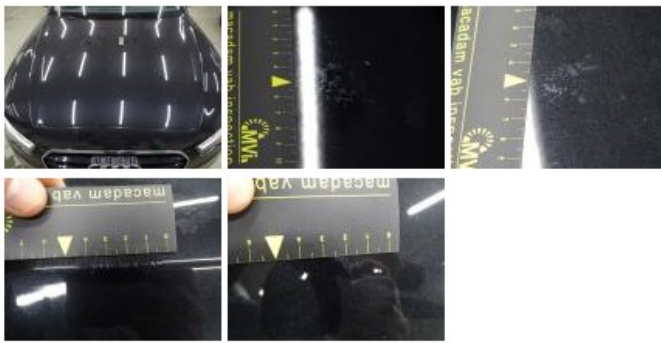

Front bumper, Scratch(es), Acceptable 0,00

No pictures to display

Roof, Chemical polution, LI - Repair and paint (complete) 577,80

Bonnet, Chemical polution, LI - Repair and paint (complete) 348,09

Door F L, Scratch(es), Acceptable 0,00