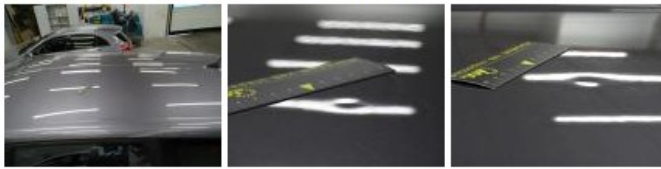

 Roof, Bump(s), PDR - Knock out without painting 82,80

Wing R L, Chemical pollution, Acceptable 0,00

No pictures to display

Tailgate, Bump(s) and scratch(es), LI - Repair and paint (complete) 301,68

Bumper R, Scratch(es), Acceptable 0,00