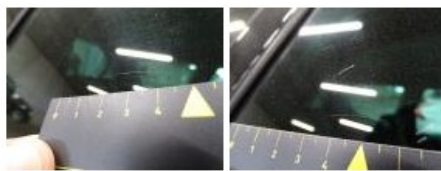

Window F L door, Scratch(es), E - Replace 0,00