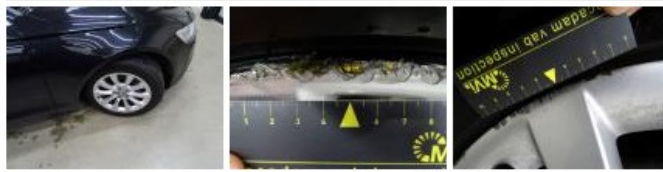

Degree of wear

	225/55/17/97 H LightMetal			
Summer tyres:	Fr.L.	Michelin: 3 mm	Fr.R.	Michelin: 3 mm
	Re.L.	Uniroyal: 6 mm	Re.R.	Uniroyal: 6 mm

Assistance equipment

Repair kit	Yes	Compressor	Yes
------------	------------	------------	------------

Tailgate, Scratch(es), LI - Repair and paint (complete) 362,02

Alloy rim F R, Scratch(es), E - Replace 277,44

Interior, Dirty, Cleaning 25,00

Front bumper, Scratch(es), Acceptable 0,00

No pictures to display