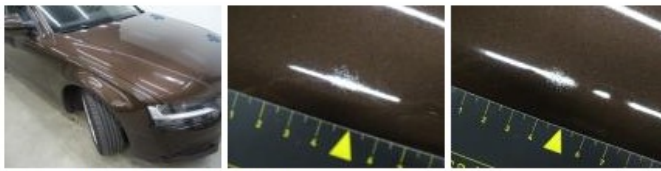

Bumper R, Scratch(es), Acceptable 0,00

No pictures to display

Wing R L, Scratch(es), Acceptable 0,00

No pictures to display

Alloy rim R R, Scratch(es), Acceptable 0,00

No pictures to display

Door R R, Bad repair, Paint 0,00