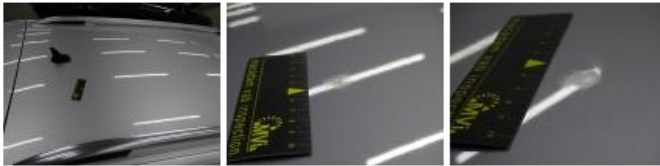

Alloy rim R R polished, Scratch(es), LI - Repair and paint (complete) 95,00

Roof, Chemical pollution, LI - Repair and paint (complete) 481,50

Windscreen, Scratch(es), Acceptable 0,00

No pictures to display