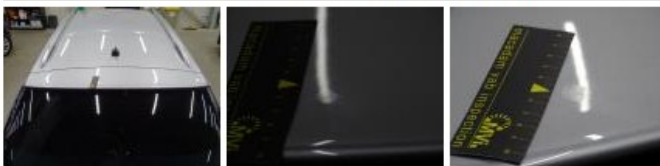

Seat cover F L, Stain, Acceptable 0,00