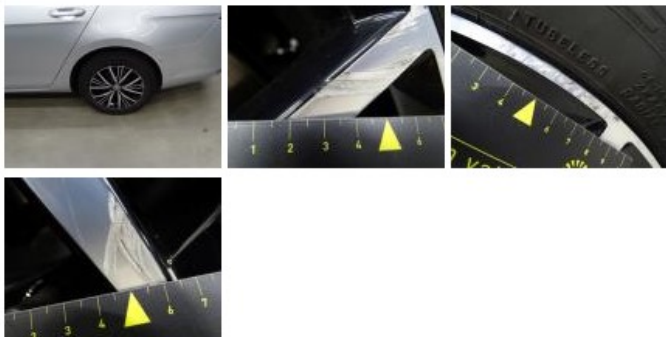

Assistance equipment

Emergency spare wheel	Yes	Jack	Yes

Total cost ex VAT 2180,26

Alloy rim R R polished, Damaged, E - Replace 235,20