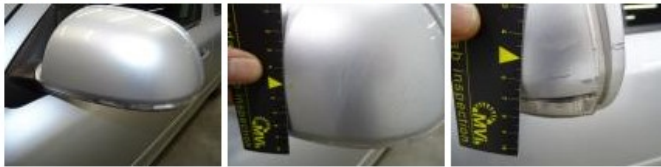

Rearview mirror housing L, Scratch(es), Smart repair 110,64