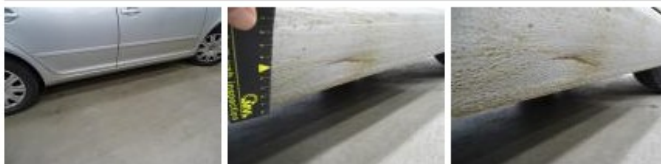

Front bumper, Scratch(es), Acceptable	<b>0,00</b>
---------------------------------------	-------------

*No pictures to display*

Sill outer R, Bump(s) and scratch(es), LI - Repair and paint (complete)	<b>310,50</b>
---	---------------