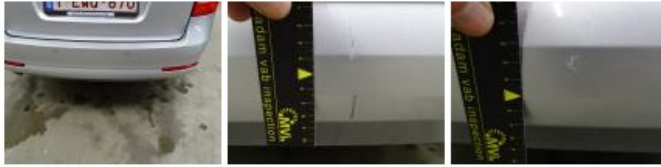

Degree of wear			
Winter tyres:	<b>205/55/16/91 T LightMetal</b>		
	Fr.L.	Fr.R.	Michelin: 4 mm
	Re.L.	Re.R.	Michelin: 5 mm

Assistance equipment	
Spare wheel	<b>Yes</b> Jack <b>Yes</b>
Total cost ex VAT	589,88
Front bumper, Scratch(es), Acceptable	0,00
<i>No pictures to display</i>	
Door F L, Scratch(es), Acceptable	0,00
<i>No pictures to display</i>	
Bonnet, Bump(s), LI - Repair and paint (complete)	290,08

	Wing R R, Bad repair, Paint	0,00
--	-----------------------------	------

Roof, Bump(s), PDR - Knock out without painting 63,00

Bumper R, Scratch(es), LI - Repair and paint (complete) 236,80

Wing R R, Bump(s), Acceptable 0,00