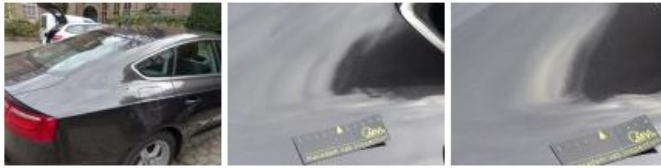

Door F L, Scratch(es), Acceptable 0,00

No pictures to display

Bumper R, Scratch(es), LI - Repair and paint (complete) 254,16