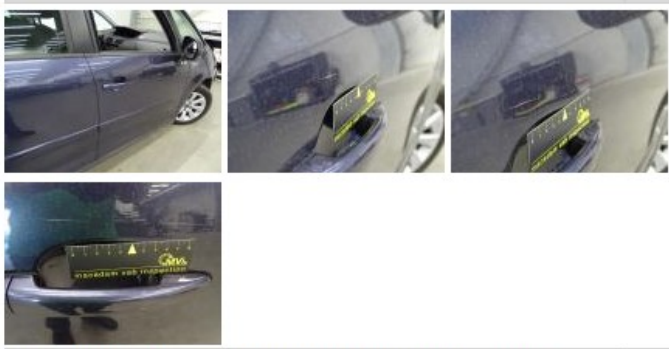

Door F L, Bump(s) and scratch(es), LI - Repair and paint (complete)	318,35