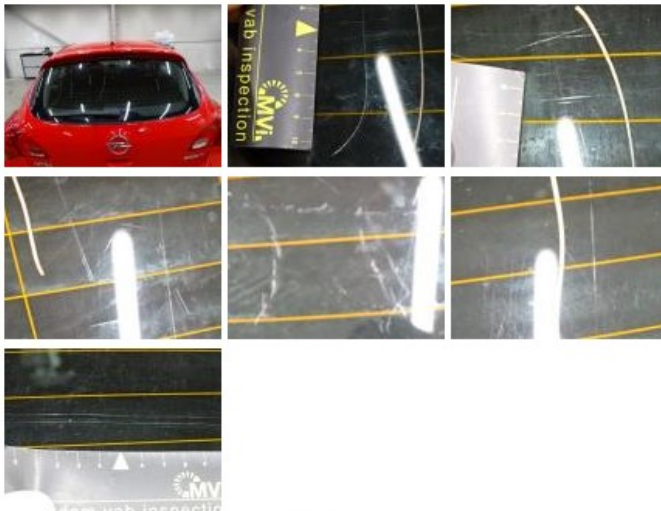

Rear window, Scratch(es), E - Replace 0,00

Wheel cover F R, Scratch(es), Acceptable 0,00

No pictures to display

Roof, Chemical polution, LI - Repair and paint (complete) 481,50

Bumper R, Scratch(es), LI - Repair and paint (complete) 211,80