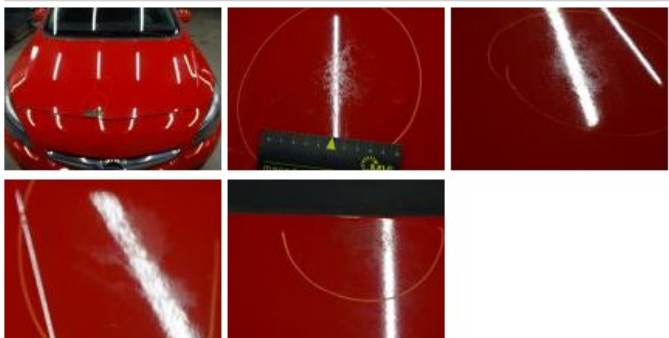

Rearview mirror housing R, Scratch(es), LI - Repair and paint (complete)	115,56