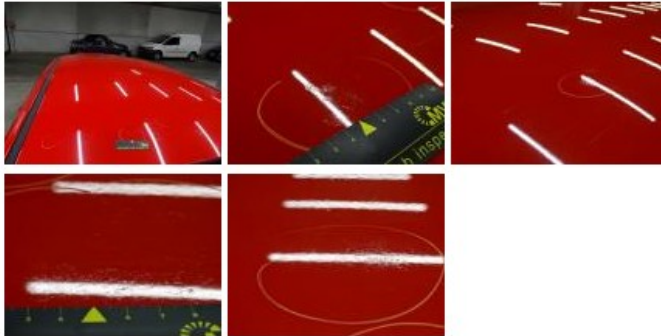

Rear window, Scratch(es), E - Replace 0,00

Wheel cover F R, Scratch(es), Acceptable 0,00

No pictures to display

Roof, Chemical polution, LI - Repair and paint (complete) 481,50

Bumper R, Scratch(es), LI - Repair and paint (complete) 211,80