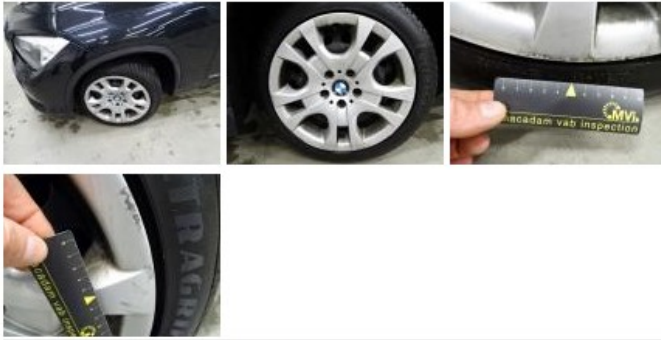

Bumper R, Scratch(es), Acceptable 0,00

No pictures to display

Wheel cover F L, Scratch(es), E - Replace 30,00