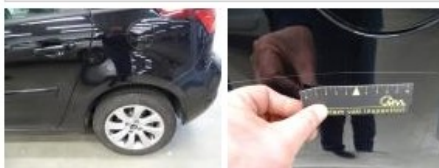

Moulding windscreen L, Deformed, Acceptable	0,00

No pictures to display

Front bumper, Scratch(es), Acceptable	0,00

No pictures to display

Ignition key, Missing, E - Replace	150,00

No pictures to display

Bumper R, Scratch(es), Acceptable	0,00

No pictures to display