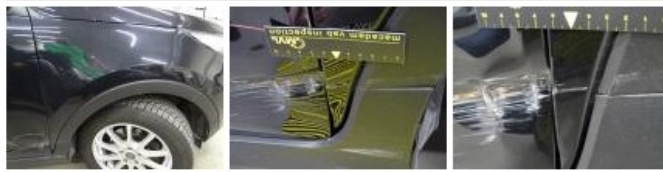

301,68

Door R L, Scratch(es), Acceptable 0,00

No pictures to display

Bonnet, Chemical polution, LI - Repair and paint (complete) 290,08

Wing F R, Damaged, Le - Replace and paint 1082,52

Wing R R, Scratch(es), LI - Repair and paint (complete) 308,20