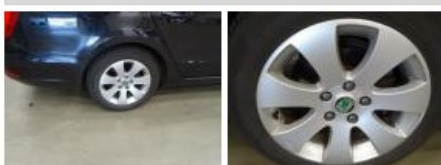

Alloy rim F R, Scratch(es), LI - Repair and paint (complete)	95,00