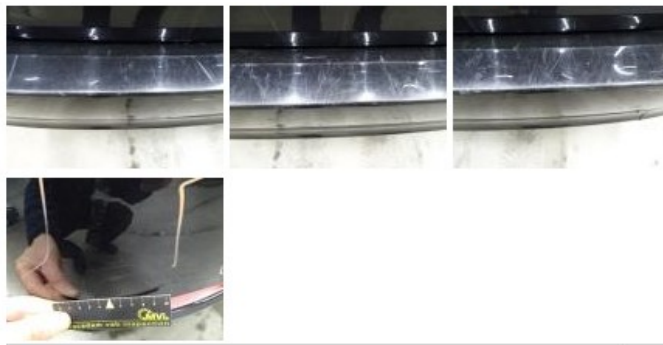

*No pictures to display*

Bumper R, Scratch(es), LI - Repair and paint (complete)	254,16
---	--------

Rearlight L, Damaged, E - Replace 124,00

Alloy rim R L, Scratch(es), Acceptable 0,00

No pictures to display