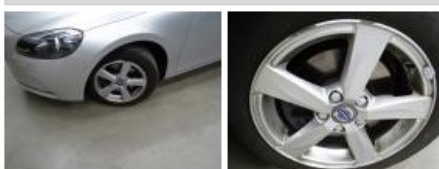

Alloy rim F L, Scratch(es), LI - Repair and paint (complete)			95,00