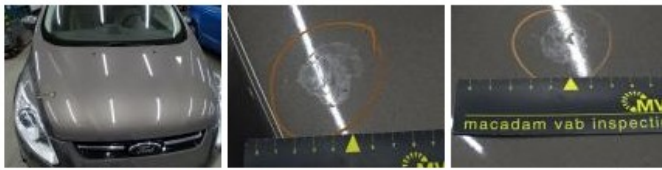

Bonnet, Chemical polution, LI - Repair and paint (complete) 290,08