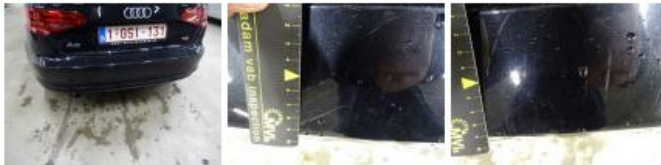

Alloy rim F R, Scratch(es), Acceptable	0,00
--	------

No pictures to display

Wing F L, Scratch(es), LI - Repair and paint (complete)	220,18
---	--------

Roof, Chemical pollution, LI - Repair and paint (complete) 481,50

Door R R, Scratch(es), Acceptable 0,00

*No pictures to display*

Bonnet, Chemical pollution, LI - Repair and paint (complete) 290,08

Door R L, Scratch(es), Acceptable 0,00

*No pictures to display*

Bumper R, Scratch(es), LI - Repair and paint (complete) 211,80